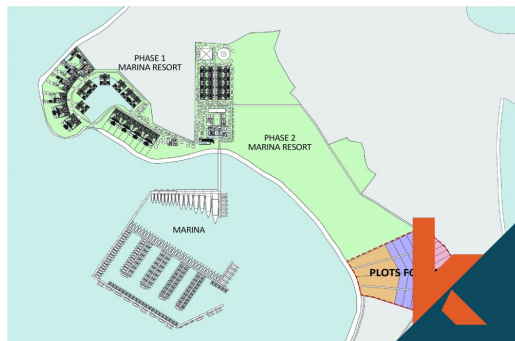

### General Informations

Code : **CLS269**

Land Size : **6.81 are**

Year Built:

Location : **Lombok**

Building Size : **0 sqm**