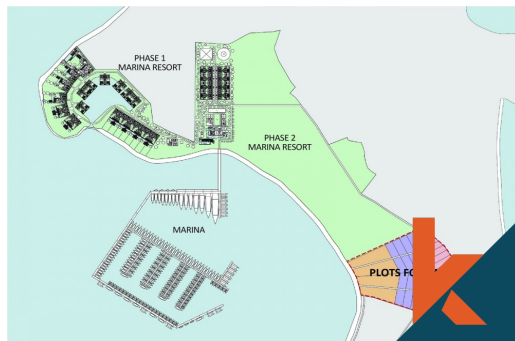

Lahan...[Read more](#)

General Informations

Code : **CLS269**

Land Size : **6.81 are**

Year Built:

Location : **Lombok**

Building Size : **0 sqm**

Distance To