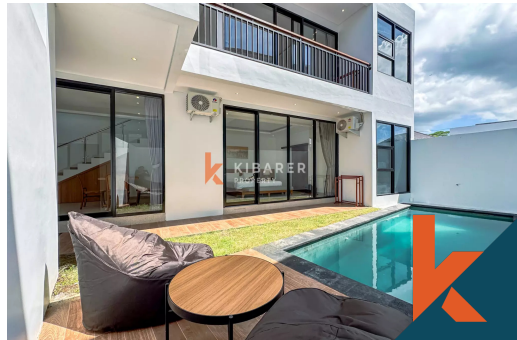

Building 125 sqm

RENTAL

Property

Description

Charming Two-Bedroom Villa with Enclosed Living Space in Tranquil Nusa Dua Tucked away on a 1.22 are plot with a 125 m² building size, this stylish two-bedroom villa offers a perfect blend of modern comfort and thoughtful design. The enclosed living area provides a spacious and.. [Read more](#)