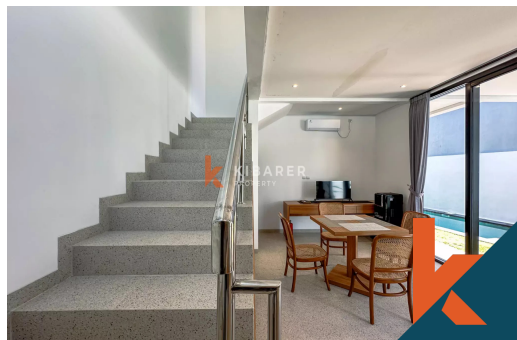

Interested with this listing? Contact us today at:
+62 361 474 12 12 / contact@kibarerproperty.com