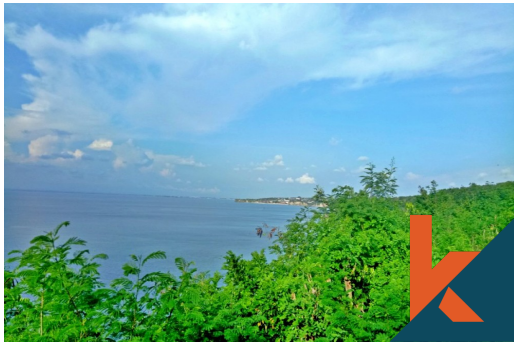

SUNSET CLIFF LAND FOR SALE IN ULUWATU

CODE : CLM114

IDR 30,000,000,000
IDR 1,200,000,000 / are

Bukit
Bali

Bedrooms
Bathrooms

Land 25 are
Building 0 sqm

Free Hold
Property

Description

This ready to build cliff land is located walking distance from Padang Padang beach in Uluwatu. It is perfect build a great size villa. This freehold land is located centrally which gives you easy access to the market, 10 minutes to the uluwatu temple and 25 minutes to the airport. If you build a mu...[Read more](#)