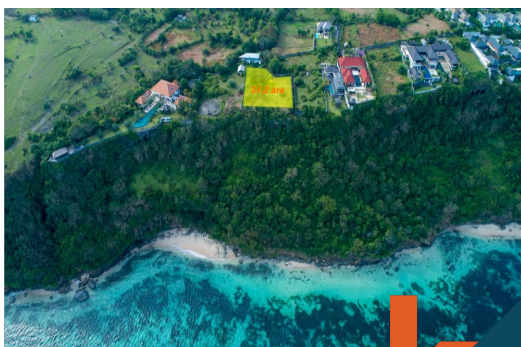

Distance To

beach :

airport :

market :