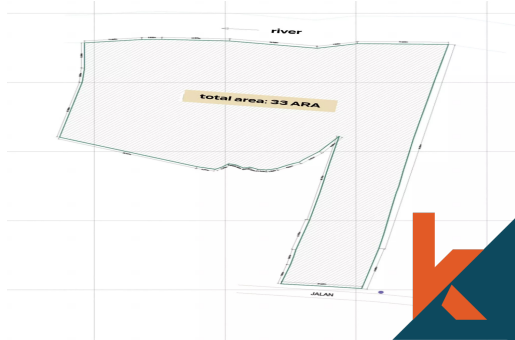

Bathrooms

Land 33 are

Building 0 sqm

Lease Hold

/ 28 years

Description

This land is located in Cepaka , Tabanan . Has yellow zone with 33 are land size and possible split into two plot . This land possible for built luxury villas , boutique resort , or even spa or yoga with the stunning tiered views over surrounding greenery and t...[Read more](#)

General Informations

Code : **CLD654**

Land Size : **33 are**

Year Built:

Location : **Tabanan**

Building Size : **0 sqm**

Distance To

beach 20 minutes :