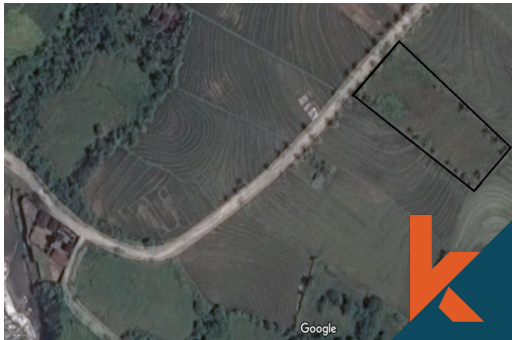

Building Size : **0 sqm**

Distance To

Beach : **300 meters**

Canggu : **50 minutes**

Airport : **120 minutes**

Tanah Lot : **45 minutes**

Seminyak : **90 minutes**

Interested with this listing? Contact us today at:
+62 361 474 12 12 / contact@kibarerproperty.com